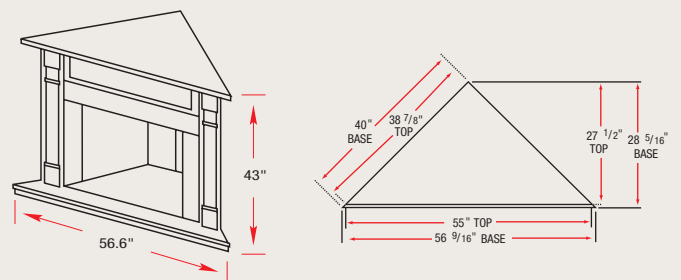

White cabinet (BMP-130-W) with BF5000NT firebox and 1" black trim

Oak corner cabinet (BMP-252C-O) with BF5000NT firebox and 1" black trim

Packages

Model	Description	Weight (lb/kg)
Flat Wall Cabinets		
BMP-130-W	Kenton White Cabinet, 26" Firebox, 1" black trim	197 lb / 89.1 kg
BMP-130-O	Kenton Oak Cabinet, 26" Firebox, 1" black trim	197 lb / 89.1 kg
Corner Cabinets		
BMP-252C-W	White Corner Cabinet, 26" Firebox, 1" black trim	166 lb / 75.3 kg
BMP-252C-O	Oak Corner Cabinet, 26" Firebox, 1" black trim	166 lb / 75.3 kg

130 Series Dimensions

3/4 Angle View

252 Series Dimensions

3/4 Angle View

Top View