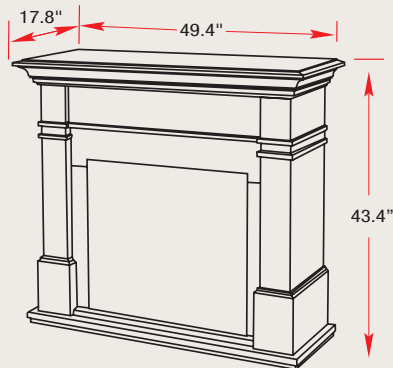

**Packages for BF5000NT
Firebox (see reverse side)**

Dimensions for BF5000NT Firebox

Protected by one or more of the following U.S. Patents: 6,050,011, 6,269,567, 6,190,019, 6,564,485, 5,642,580, 6,615,519, 6,363,636, 6,047,489, 6,718,665, 6,350,498, 6,162,047, 6,385,881 and Canadian Patents: 2,175,442, 2,310,367, 2,310,073, 2,204,106, 2,310,362, 2,310,414, 2,262,338. Other patents pending. Specifications, finishes and dimensions are subject to change and should be taken as a guide only.

White cabinet (BMP-130-W) with BF5000NT firebox and 1" black trim

Oak corner cabinet (BMP-252C-O) with BF5000NT firebox and 1" black trim

Packages

Model	Description	Weight (lb/kg)
Flat Wall Cabinets		
BMP-130-W	Kenton White Cabinet, 26" Firebox, 1" black trim	197 lb / 89.1 kg
BMP-130-O	Kenton Oak Cabinet, 26" Firebox, 1" black trim	197 lb / 89.1 kg
Corner Cabinets		
BMP-252C-W	White Corner Cabinet, 26" Firebox, 1" black trim	166 lb / 75.3 kg
BMP-252C-O	Oak Corner Cabinet, 26" Firebox, 1" black trim	166 lb / 75.3 kg

130 Series Dimensions

3/4 Angle View

252 Series Dimensions

3/4 Angle View

Top View