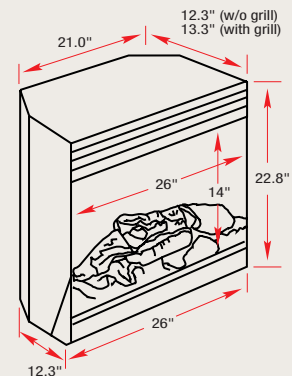

**Packages for BF5000NT
Firebox (see reverse side)**

Dimensions for BF5000NT Firebox

Protected by one or more of the following U.S. Patents: 6,050,011, 6,269,567, 6,190,019, 6,564,485, 5,642,580, 6,615,519, 6,363,636, 6,047,489, 6,718,665, 6,350,498, 6,162,047, 6,385,881 and Canadian Patents: 2,175,442, 2,310,367, 2,310,073, 2,204,106, 2,310,362, 2,310,414, 2,262,338. Other patents pending. Specifications, finishes and dimensions are subject to change and should be taken as a guide only.

130 Series Dimensions

3/4 Angle View

252 Series Dimensions

3/4 Angle View

Top View