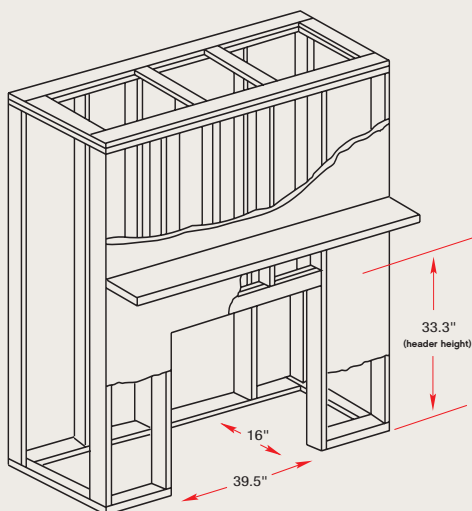

Framing Dimensions for BF39 Firebox