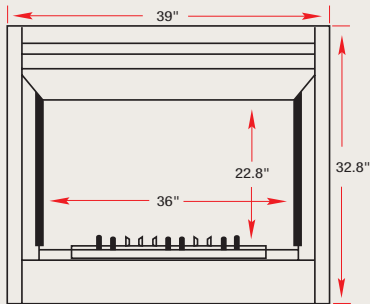

BF39DX firebox shown with optional glass door (BFD00R39BLK) and optional black 3-piece trim (BFKIT39BLK)

Specifications for BF39 firebox

Model	Description	Volts	Watts	BTU	Total Amps	Weight (lb/kg)
BF39ST	New improved firebox, with realistic flame image. Built-in manual switches—flame only and full heat setting. Note: please order remote control and/or wall thermostat from "Control Options" section (below).	120 240 / 208	1440 2700 / 2100	5000 9200 / 7200	12.0 11.3 / 10.1	83 / 36
BF39DX	New improved firebox with simulated refractory brick interior and realistic flame image. Built-in manual switches—flame only and full heat setting. Note: please order remote control and/or wall thermostat from "Control Options" section (below).	120 240 / 208	1440 2700 / 2100	5000 9200 / 7200	12.0 11.3 / 10.1	83 / 36
BF392SD	2-sided firebox , with realistic flame image, includes three stage remote. Built-in manual switches—flame only, half heat, full heat.	120	1500	5100	12.5	112 / 50
Control Options						
BFRC-KIT	3-stage remote control kit, flame only, half heat, full heat (includes control module & hand held transmitter), field installable.					0.5 / 0.23
TS901	Ivory - Wall mount thermostat, field installable.					0.5 / 0.23
TS901W	White - Wall mount thermostat, field installable.					0.5 / 0.23
BFPLUGE ⁽²⁾	Plug kit includes 7' cord (approx.) and plug, field installable for use at 120V setting only. (Wall thermostat option not available with plug kit.)					0.5 / 0.23

Specifications for BF39 Firebox

Front View / Viewing Area

Top View

Side View

Specifications for BF39 2-sided Firebox

Front View / Viewing Area

Top View

Side View

Framing Dimensions for BF39 Firebox

Framing Dimensions for BF39 2-sided Firebox