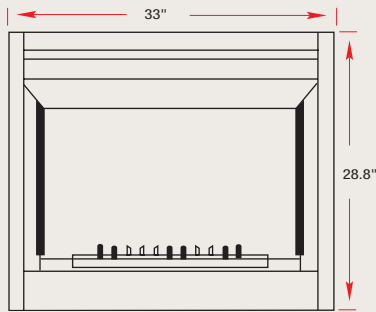

### Cabinets for BF33 Firebox

Flat Wall	Corner
BC333601 - Oak	BCC333604 - Oak
BC3336W2 - White	BCC3336W5 - White
BC3336U3 - Unfinished	BCC3336U6 - Unfinished

(1) Protected by U.S. Patents 4,965,707, 5,642,580, 6,162,047, 6,269,567, 6,615,519. Canadian Patents 2,175,442, 2,310,414. Further patents pending.

### Specifications for BF33 Firebox

Front View

Viewing Area

Top View

Side View