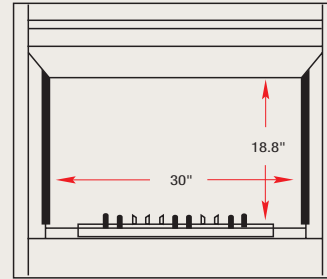

### Cabinets for BF33 Firebox

Flat Wall	Corner
BC333601 - Oak	BCC333604 - Oak
BC3336W2 - White	BCC3336W5 - White
BC3336U3 - Unfinished	BCC3336U6 - Unfinished

(1) Protected by U.S. Patents 4,965,707, 5,642,580, 6,162,047, 6,269,567, 6,615,519. Canadian Patents 2,175,442, 2,310,414. Further patents pending.

### Specifications for BF33 Firebox

Front View

Viewing Area

Top View

Side View